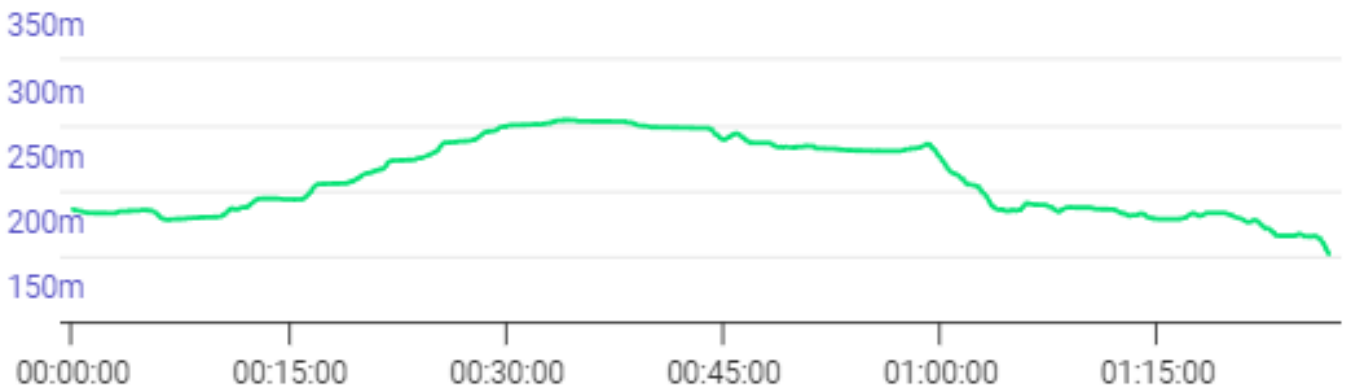

Track Data

TRACK KNOWING	Known	
TERRAIN	-	
AGING	5 d 18 h 18 m	
DURATION	01 h 26 m	
DISTANCE	max: 33.1 m	average: 4.55 m
TRACK LENGTH - DOG	2,800 m	
TRACK LENGTH - RUNNER	2,758 m	
QUALITY FACTOR FQ	1.02	

Runner

Runner Data

NAME	Multi dog
SEX	M
AGE	41-50
ETHNICITY	Caucasica
POSITION	Stand
COVERAGE	Uncovered
INPUT	Static

Search Graphs

Dog - Runner Distance

Dog speed

Dog altitude

Meteo Data

Meteo Data about track

	RUNNER	DOG
TEMPERATURE	15.7 °C	21.6 °C
RELATIVE HUMIDITY	88.0 %	76.0 %
DEWPOINT	13.7 °C	17.1 °C
RAIN / SNOW	0 mm / 0 mm	0 mm / 0 mm
CLOUD COVERAGE	22.0 %	1.0 %
TRANSPIRATION	0.0	0.0
WIND SPEED	7.5 km/h	3.1 km/h
WIND DIRECTION	17.0° NNE	324.0° NW
PRESSURE	996.8 mb	998.0 mb
ALTITUDE	158.0 m/slm	158.0 m/slm

Meteo data between tracks