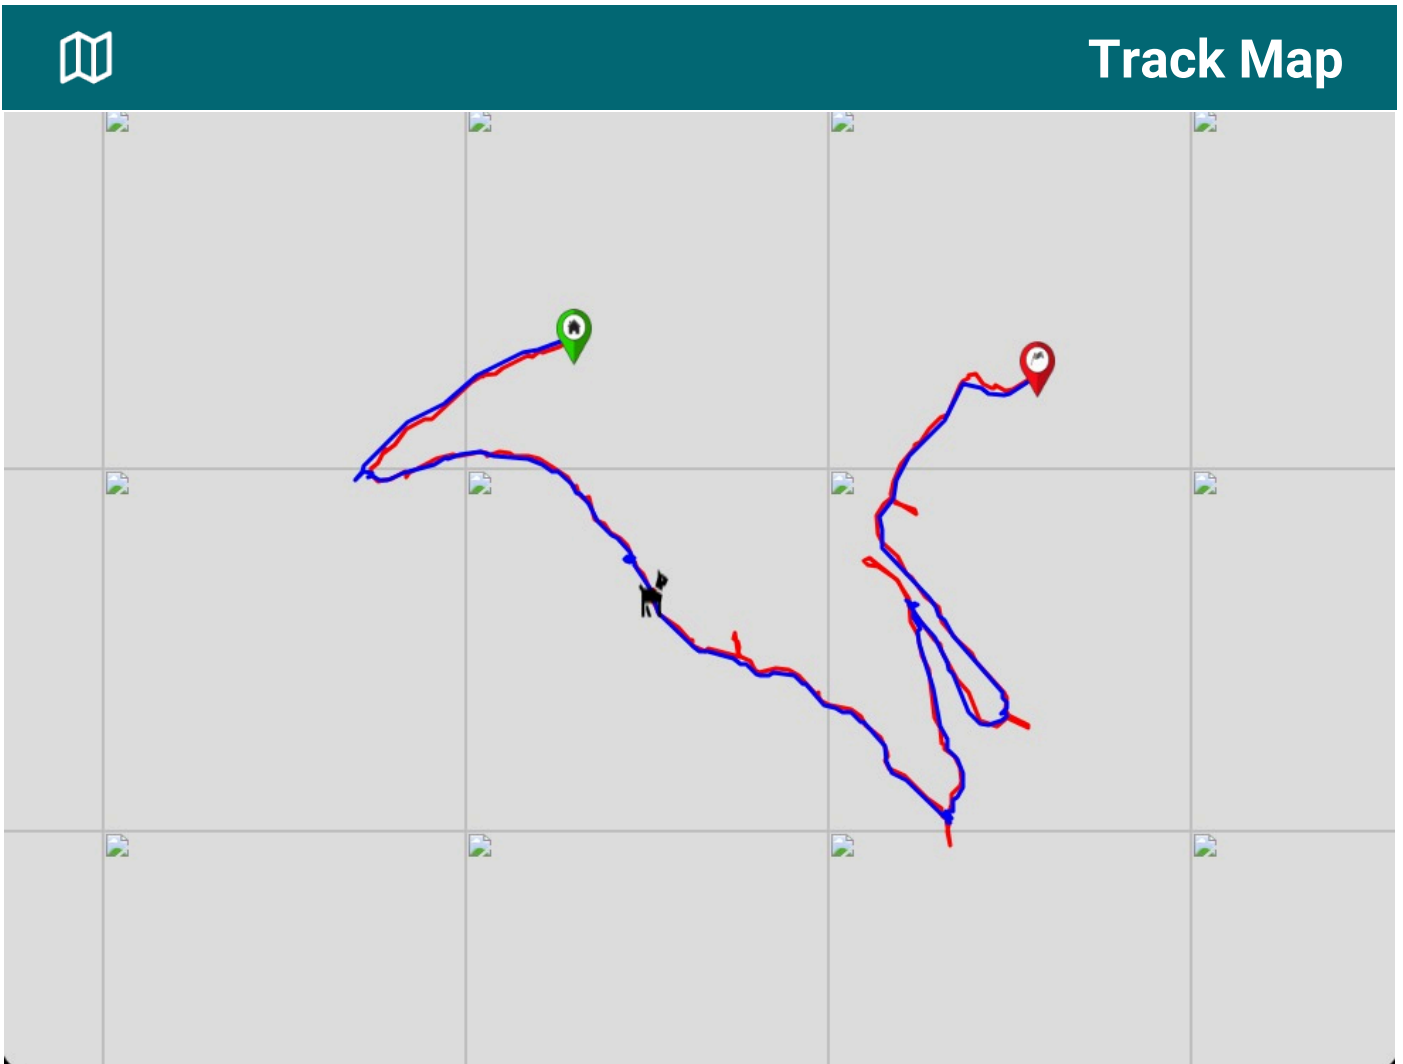

Fabio Giacomelli

Operator

Ambra

Dutch Shepherd Dog

Test long track

Disappearance date
18/06/2023 - 04:44

Search begin date
23/06/2023 - 23:03

Mantrailing

Track Data

TRACK KNOWING	Known	
TERRAIN	-	
AGING	5 d 18 h 18 m	
DURATION	01 h 26 m	
DISTANCE	max: 33.1 m	average: 4.55 m
TRACK LENGTH - DOG	2,800 m	
TRACK LENGTH - RUNNER	2,758 m	
QUALITY FACTOR FQ	1.02	

Runner

Runner Data

NAME	Multi dog
SEX	M
AGE	41-50
ETHNICITY	Caucasica
POSITION	Stand
COVERAGE	Uncovered
INPUT	Static

Search Graphs

Dog - Runner Distance

Dog speed

Dog altitude

Meteo Data

Meteo data between tracks